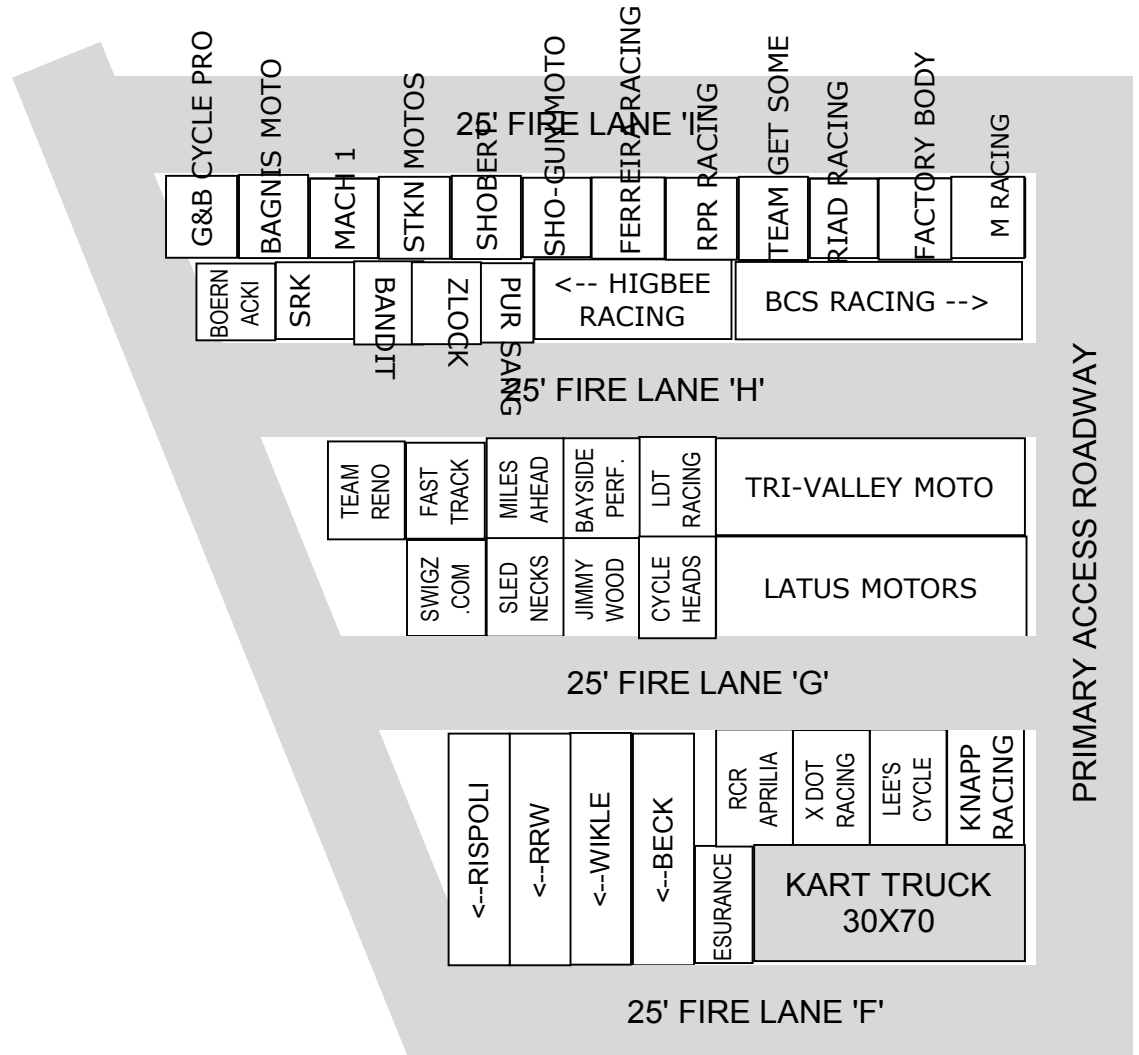

**PARKING MAP: MAZDA RACEWAY 2009**

**UPPER PADDOCK AREA**

PADDOCK  
ENTRANCE

PARKING SPOTS ARE TIGHT. PLEASE USE AS LITTLE SPACE AS POSSIBLE FOR YOUR TEAM.

**DIRECTION TOWARD TURN 1**

**DIRECTION TOWARD LAST TURN**

**RACE TRACK SURFACE**

PARKING CONTACT  
XXLRACER@GMAIL.COM  
801-633-8085

**PARKING MAP: MAZDA RACEWAY 2009**

**LOWER PADDOCK AREA**

PARKING SPOTS ARE TIGHT. PLEASE USE AS LITTLE SPACE AS POSSIBLE FOR YOUR TEAM.

**DIRECTION TOWARD TURN 1**

**DIRECTION TOWARD LAST TURN**

**RACE TRACK SURFACE**

**FUEL PUMPS**

25' FIRE LANE

HOLDEN

25' FIRE LANE 'F'

<--HOOTERS	<--DON ODOM	<--PARADIGM RACING	<--WESTBY RACING	<--MOTO GARAGE	MDK MOTORSPORT S	DUNLOP TIRES	DUNLOP DISPLAY	ARAI
							DUNLOP TIRE MOUNTING	